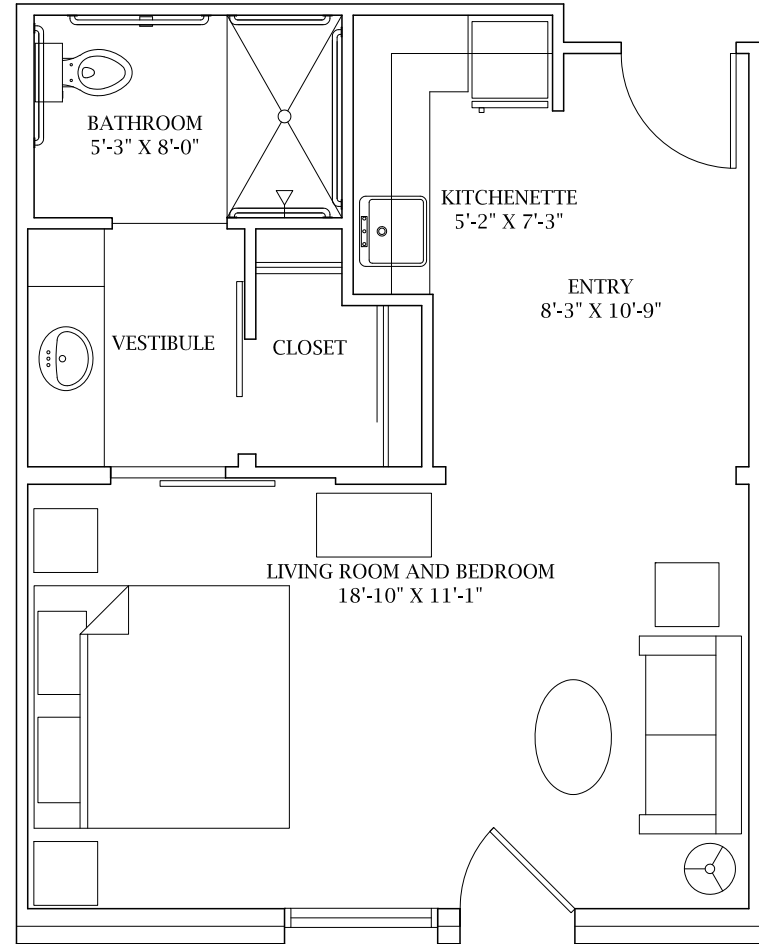

# FLOOR PLANS

## STUDIO : UNIT B

7904 Chiesa Rd  
Rowlett, TX 75089  
Phone: 469 559 6601  
[www.TheOaksRowlett.com](http://www.TheOaksRowlett.com)

477 sq ft

464 sq ft w/ Courtyard Access