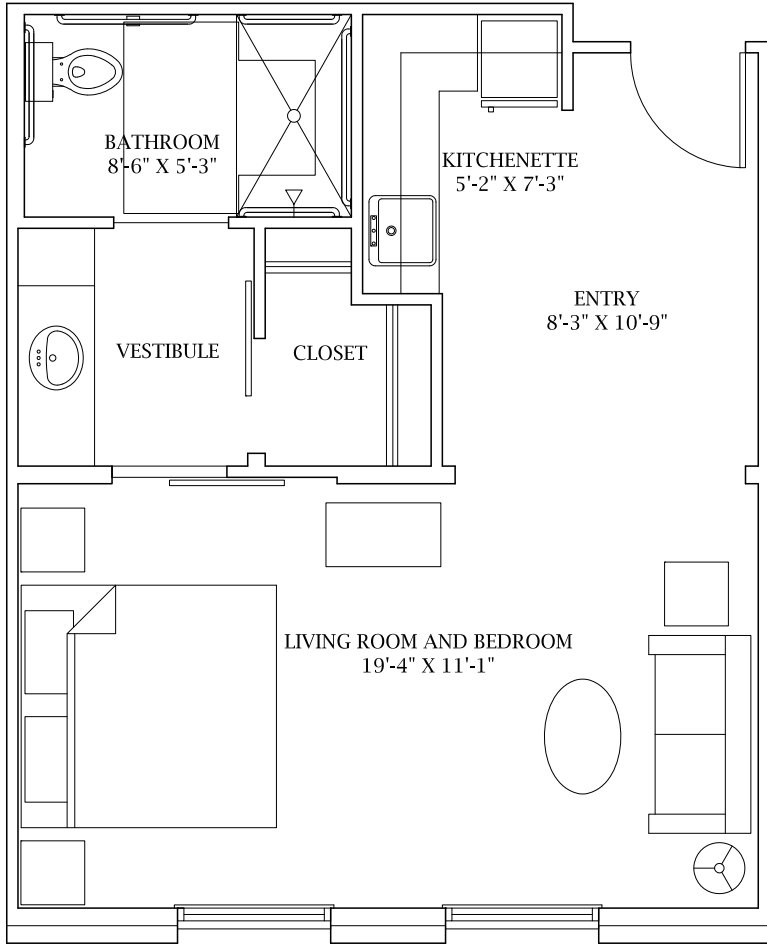

# FLOOR PLANS

## STUDIO : UNIT B

7904 Chiesa Rd  
Rowlett, TX 75089  
Phone: 469 559 6601  
[www.TheOaksRowlett.com](http://www.TheOaksRowlett.com)

477 sq ft

464 sq ft w/ Courtyard Access