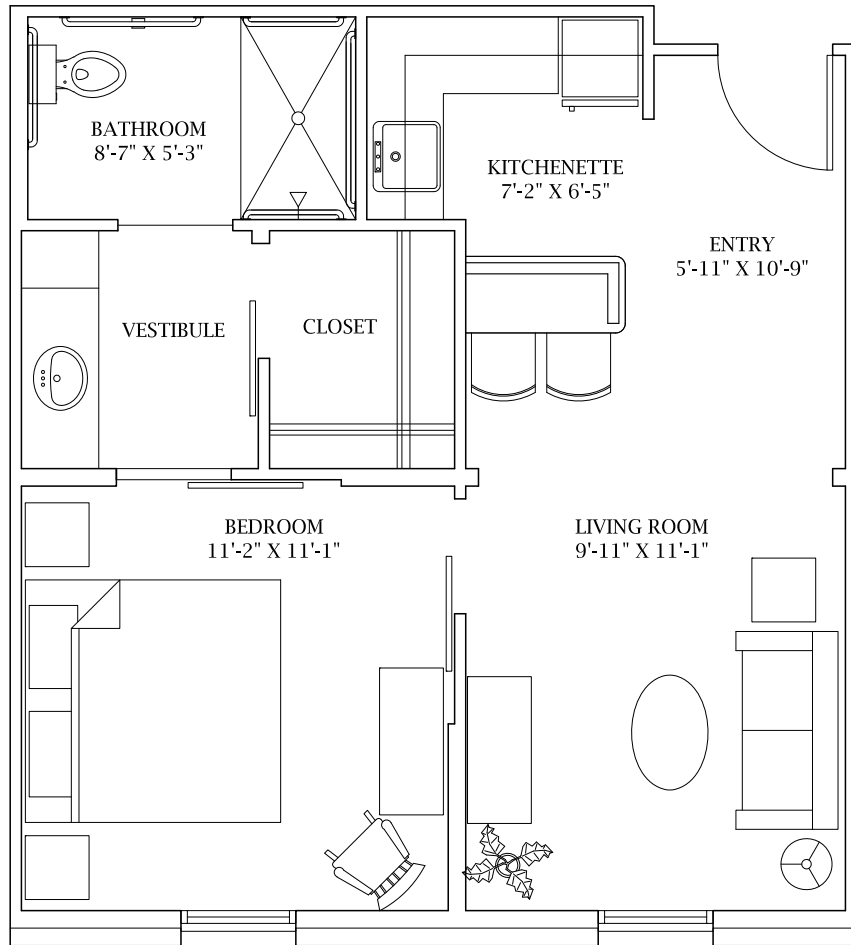

FLOOR PLANS
ONE BEDROOM : UNIT A

7904 Chiesa Rd
Rowlett, TX 75089
Phone: 469 559 6601
www.TheOaksRowlett.com

530 sq ft

530 sq ft w/ Courtyard Access