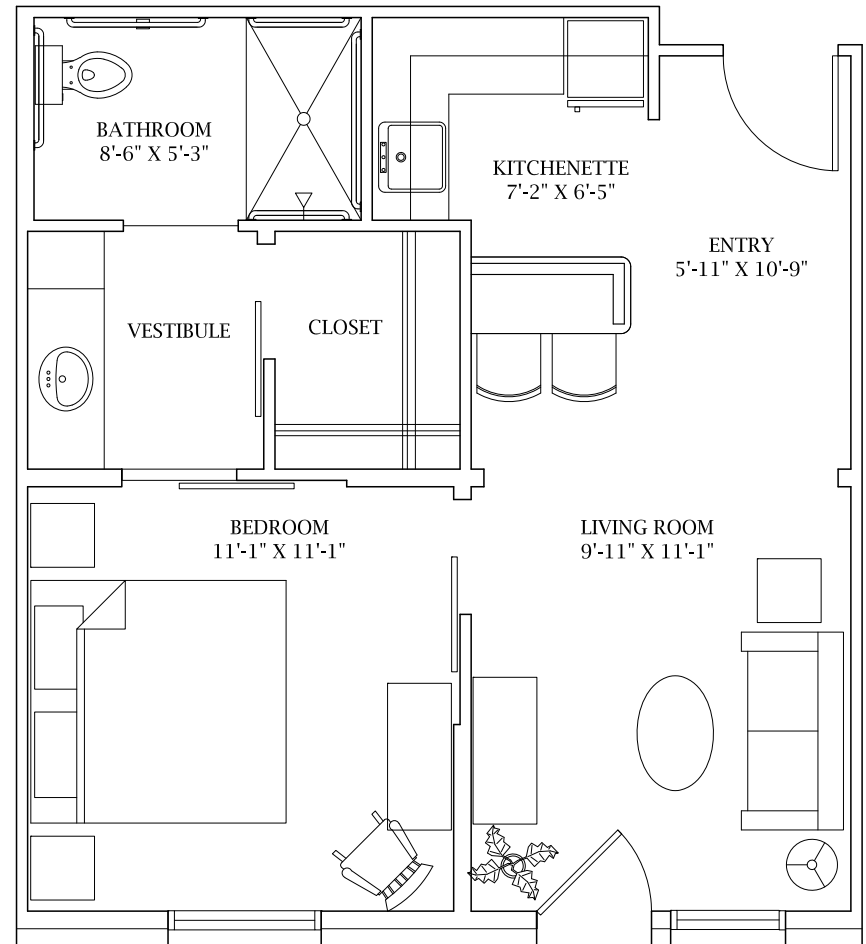

FLOOR PLANS
ONE BEDROOM : UNIT A

7904 Chiesa Rd
Rowlett, TX 75089
Phone: 469 559 6601
www.TheOaksRowlett.com

530 sq ft

530 sq ft w/ Courtyard Access